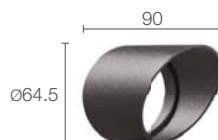

#### WH0203

Flori 1.0 / 1.1 (9° optics)  
Flori 1.2 / 1.3

Honeycomb louvre  
built into the lighting fixture

order together with  
the lighting fixture

**WB1001E** - White  
**WB1001F** - Grey  
**WB1001H** - Anthracite  
**WB1001T** - Cor-ten  
Standard snoot