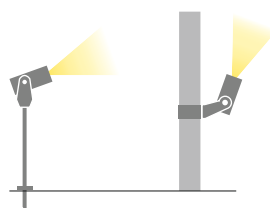

# FLORI

OUTDOOR PROJECTORS  
ACCENT LIGHTING FOR GARDENS

WITHOUT BASE  
FOR CONNECTIONS

WITH BASE  
FOR CONNECTIONS

2700K 3000K 4000K

ultra-narrow narrow medium wide elliptical

FLORI 1.0 p. 224  
7W 230Vac

FLORI 1.1 p. 225  
7W 230Vac