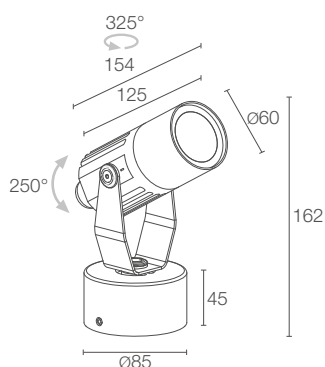

FLORI 1.3

- 13W 24Vdc
- **FS1300 7 ■ E** White
- **FS1300 7 ■ F** Grey
- **FS1300 7 ■ H** Anthracite
- **FS1300 7 ■ T** Cor-ten

- **S** - 24°
- **M** - 33°
- **L** - 60°
- **W** - 32°x61°
- **X** - 61°x32°

RGBW

512 lm, R: 88 lm G: 160 lm B: 52 lm
W: 212 lm (4000K)

304 lm, R: 52 lm G: 95 lm B: 31 lm
W: 126 lm (4000K, 33°)

1 RGBW LED group
50000h L85 B10 (Ta 25°C)

body in aluminium
screen in serigraphed, tempered, transparent
extra-clear glass

not included, see p. 228

includes 1.5 m FEP+RUB cable
(equivalent to H05RN-F) 6x0.50/0.50 Ø6.3 mm

surface mounted (ceiling, wall, ground)

see p. 228

see p. 763