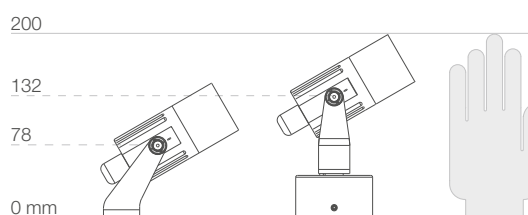

FLORI 1.1

7W 230Vac

FS1110 ■ ■ ■ ■ ■ White

FS1110 ■ ■ ■ ■ ■ Grey

FS1110 ■ ■ ■ ■ ■ Anthracite

FS1110 ■ ■ ■ ■ ■ Cor-ten

■	0 - CRI 80 1 - CRI >90
■	F - 2700K 5 - 3000K 9 - 4000K
■	V - 9° S - 15° M - 31° L - 36° W - 10°x45° X - 45°x10°
■	includes 1.5 m neoprene cable H05RN-F 3x1.00 Ø7.0 mm 1 - 5 m
657 lm (3000K, CRI 80)	
366 lm (3000K, 31°, CRI 80)	
1 high intensity power LED 3-step MacAdam, 50000h L90 B10 (Ta 25°C)	
body in aluminium screen in serigraphed, tempered, transparent extra-clear glass	
built in	
surface mounted (ceiling, wall, ground)	
see p. 228	
version with 24Vdc power supply available on request	
see p. 763