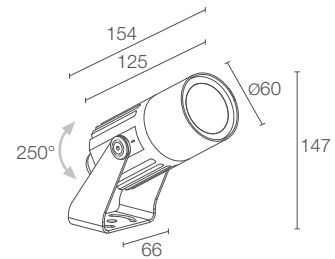

POWER / POWER SUPPLY CODE	7W 230Vac FS1010 ■ ■ ■ E - White FS1010 ■ ■ ■ F - Grey FS1010 ■ ■ ■ H - Anthracite FS1010 ■ ■ ■ T - Cor-ten
CRI	0 - CRI 80 1 - CRI >90
LED COLOUR	F - 2700K 5 - 3000K 9 - 4000K
OPTICS	V - 9° S - 15° M - 31° L - 36° W - 10°x45° X - 45°x10°
POWER CABLES	includes 1.5 m neoprene cable H05RN-F 3x1.00 Ø7.0 mm 1 - 5 m
LUMEN OUTPUT AT SOURCE	657 lm (3000K, CRI 80)
DELIVERED LUMEN OUTPUT	366 lm (3000K, 31°, CRI 80)
NO. AND TYPE OF LED	1 high intensity power LED 3-step MacAdam, 50000h L90 B10 (Ta 25°C)
MATERIAL	body in aluminium screen in serigraphed, tempered, transparent extra-clear glass
POWER SUPPLY UNIT	built in
MOUNTING	surface mounted (ceiling, wall, ground, spike, strap)
ACCESSORIES	see p. 228
NOTES	version with 24Vdc power supply available on request
PHOTOMETRIC DATA	see p. 763