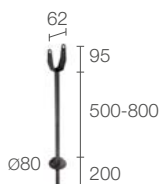

h 500 mm

WP1001E - White
WP1001F - Grey
WP1001H - Anthracite
WP1001T - Cor-ten
h 800 mm
WP1002E - White
WP1002F - Grey
WP1002H - Anthracite
WP1002T - Cor-ten

Spike with bracket for
in-ground installation