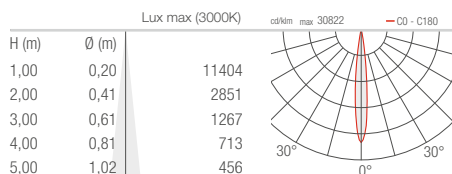

FLORI

OUTDOOR PROJECTORS

FLORI 1.0 1.1

V - 9° CRI 80