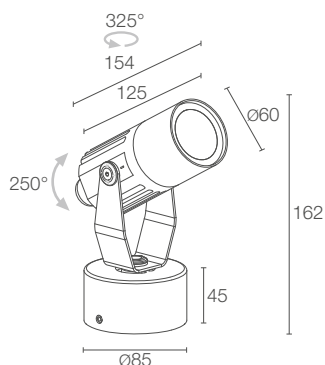

FLORI 1.1

7W 230Vac

FS1110 ■ ■ ■ ■ ■ White

FS1110 ■ ■ ■ ■ ■ Grey

FS1110 ■ ■ ■ ■ ■ Anthracite

FS1110 ■ ■ ■ ■ ■ Cor-ten

■	0 - CRI 80 1 - CRI >90
■	F - 2700K 5 - 3000K 9 - 4000K
■	V - 9° S - 15° M - 31° L - 36° W - 10°x45° X - 45°x10°
■	includes 1.5 m neoprene cable H05RN-F 3x1.00 Ø7.0 mm 1 - 5 m
657 lm (3000K, CRI 80)	
366 lm (3000K, 31°, CRI 80)	
1 high intensity power LED 3-step MacAdam, 50000h L90 B10 (Ta 25°C)	
body in aluminium screen in serigraphed, tempered, transparent extra-clear glass	
built in	
surface mounted (ceiling, wall, ground)	
see p. 228	
version with 24Vdc power supply available on request	
see p. 763