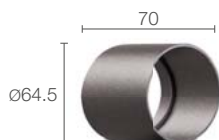

FLORI

ACCESSORIES AND POWER SUPPLY UNITS

ANTI-GLARE ACCESSORIES

WHA0005

Flori 1.0 / 1.1
(15°, 31°, 36°, 10°x45°, 45°x10° optics)

WH0203

Flori 1.0 / 1.1 (9° optics)
Flori 1.2 / 1.3

Honeycomb louvre
built into the lighting fixture

order together with
the lighting fixture

WB1001E - White
WB1001F - Grey
WB1001H - Anthracite
WB1001T - Cor-ten
Standard snoot