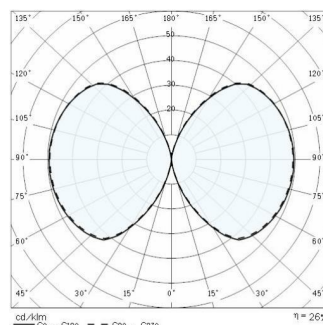

JOKER LINE 4 H.1264

Part number	006822
Lampholder:	G5
Light Source:	FLUORESCENT LAMPS
Wattage (W):	1x54 W
Finish / RAL:	Metallic grey
Insulation class:	II
Degree of protection:	IP 55
Kelvin:	2700
Power factor:	COSφ ≥ 0,9
EEL:	A2

Description

- Post mounted landscape luminaires, including:
- Cylindrical diffuser made of transparent polycarbonate, class V-0 rated, 850 °C glow wire test
 - Extruded aluminium painted cover
 - Painted aluminium caps
 - Painted extruded aluminium post, 100 mm diameter, 510 mm height, complete with screwed on flange
 - As an alternative, painted extruded aluminium post, 100 mm diameter, 930 mm height, complete with welded flange
 - Technopolymer electrical gear support
 - You may use standard colored fluorescent lamps
 - Fitting is complete when installed on post
 - Anti-oxidisation treatment
 - Other opening configurations available upon request

TECHNICAL DATA

TECHNICAL DRAWINGS