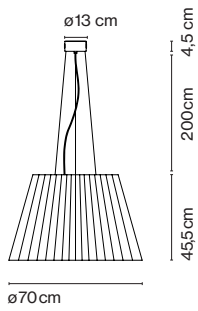

TXL Susp. 70