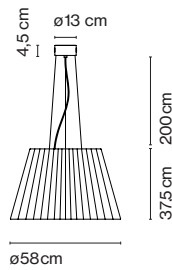

TXL Joan Gaspar

marset

TXL Susp. 70

TXL Susp. 58

TXL Susp.70

- ⚡ 2x E27 FBT 22W
- 💡 2x E27 LED Standard 8W

Shade made of textilene ribbons. Diffuser in white acid etched glass.

White textilene