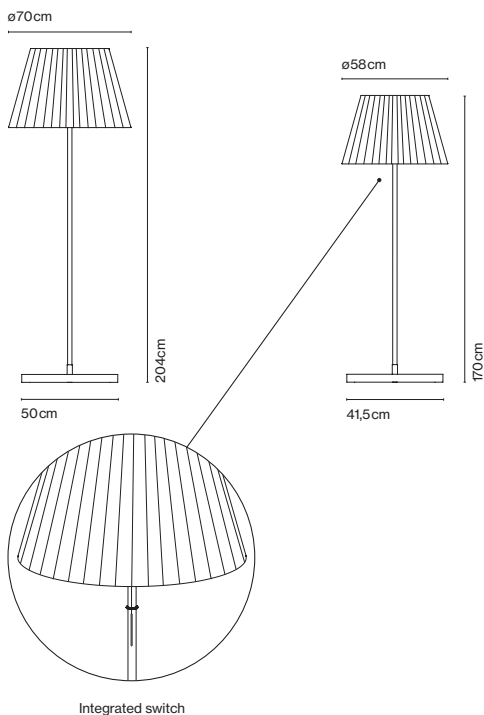

TXL Joan Gaspar

marset

TXL 205

TXL 170

TXL 205

- 2x E27 FBT 22W
- 2x E27 LED Standard 8W

TXL 170

- 3x E14 FBT 15W
- 3x E14 LED 5W

Black electrical cord

Cast iron base with slate, and metallic stem, both with stainless cataphoresis treatment. Shade made of textilene ribbons. Diffuser in white acid etched glass.

Structure

- Grey

Shade

TXL Susp. 58

- ⚡ 3x E14 FBT 15W
- 💡 3x E14 LED 5W

IP44

Black electrical cord

- [Download](#) Assembly Instructions
- [Download](#) 2D
- [Download](#) 3D
- [Download](#) Energy label

Range

info@marset.com
www.marset.com